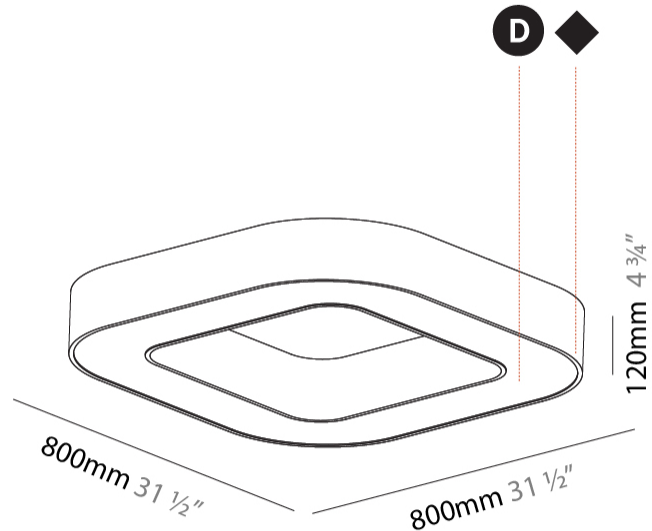

GENERAL

Series: Glorious
Subseries: Glorious Quantum
Brand: Prolicht
Division: Architectural
Mounting Type: Surface
Mounting Location: Ceiling
Subcategory: Ambient

PHYSICAL

Shape: Square
Length (mm): 800
Length (in): 31 1/2
Width (mm): 800
Width (in): 31 1/2
Height (mm): 120
Height (in): 4 3/4
Light Distribution: Direct
Weight (kg): 9.04
Weight (lbs): 19.92
Diffuser: PMMA - Opal or Micro-Prism
Fixture Finish: SSR / BKV / CWI / CRY / HAB / LAG / UFT / ITA / RUA / RUR / MIC / FTG / MYG / TWT / LOD / PUS / FRO / FUP / KIA / POP / BLS / SPG / MEY / GOH / GUM / CHC / COM / ABZ / JAG / OBR / MOS / ROR
Fixture Material: Aluminum

ELECTRICAL

Lamp Type: LED (Zhaga Standard)
Input Wattage (W): 40
Total Output Wattage (W): 32 / 25.6 (3500K)
Dimming: Non-Dimming / Phase Dimming (120Vac only) / 0-10V Dimming
Driver Included: Yes
Driver Location: Integrated
Driver Type: Constant Current - 120 / 277Vac
Driver Class: Class 2
Input Voltage (V): 120 - 277
Constant Current (MA): 350 / 800 (3500K)

LED

Color Temperature (°K): 3000 / 3500 / 4000
Max. Delivered Lumen (lm): 3690 / 3822 / 3900
CRI: >80 CRI
Efficiency (%): 65
Lamp Life (hrs): 50000

OPTICAL

RATINGS AND CERTIFICATIONS

Certified By: Certified for North American Standards
IP rating: IP20